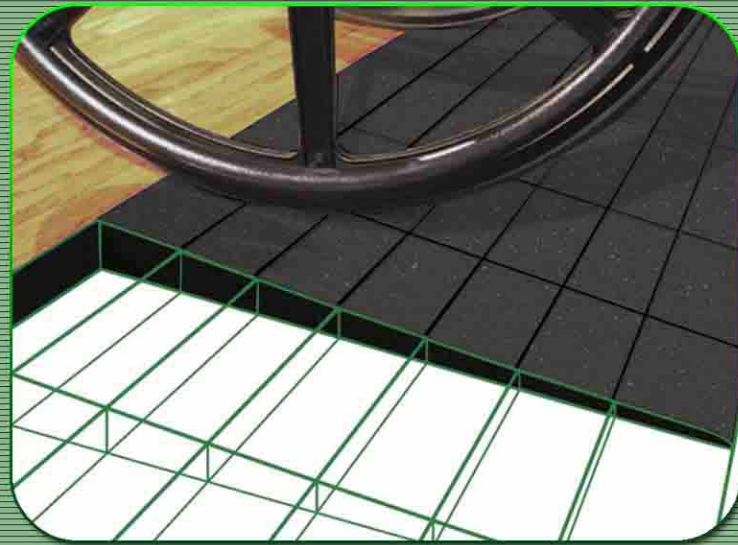

GO GREEN!

Made from 100% Post-Consumer recycled tires, EZ Edge™ and StoneCap™ Transitions are a green solution to your accessibility issues.

Safety & Access

Our patented transitions create a superior slip-resistant surface, allowing for safe and instant accessibility. In addition, our StoneCap™ Coating technology increases the non-slip qualities, as well as creating aesthetically pleasing access!

Versatility & Ease of Installation

Our EZ Edge™ & StoneCap™ Transitions can be easily installed on most surfaces including concrete, asphalt, wood, tile and marble. There is no demolition necessary to install, so your costs are lower and installation time is minimal!